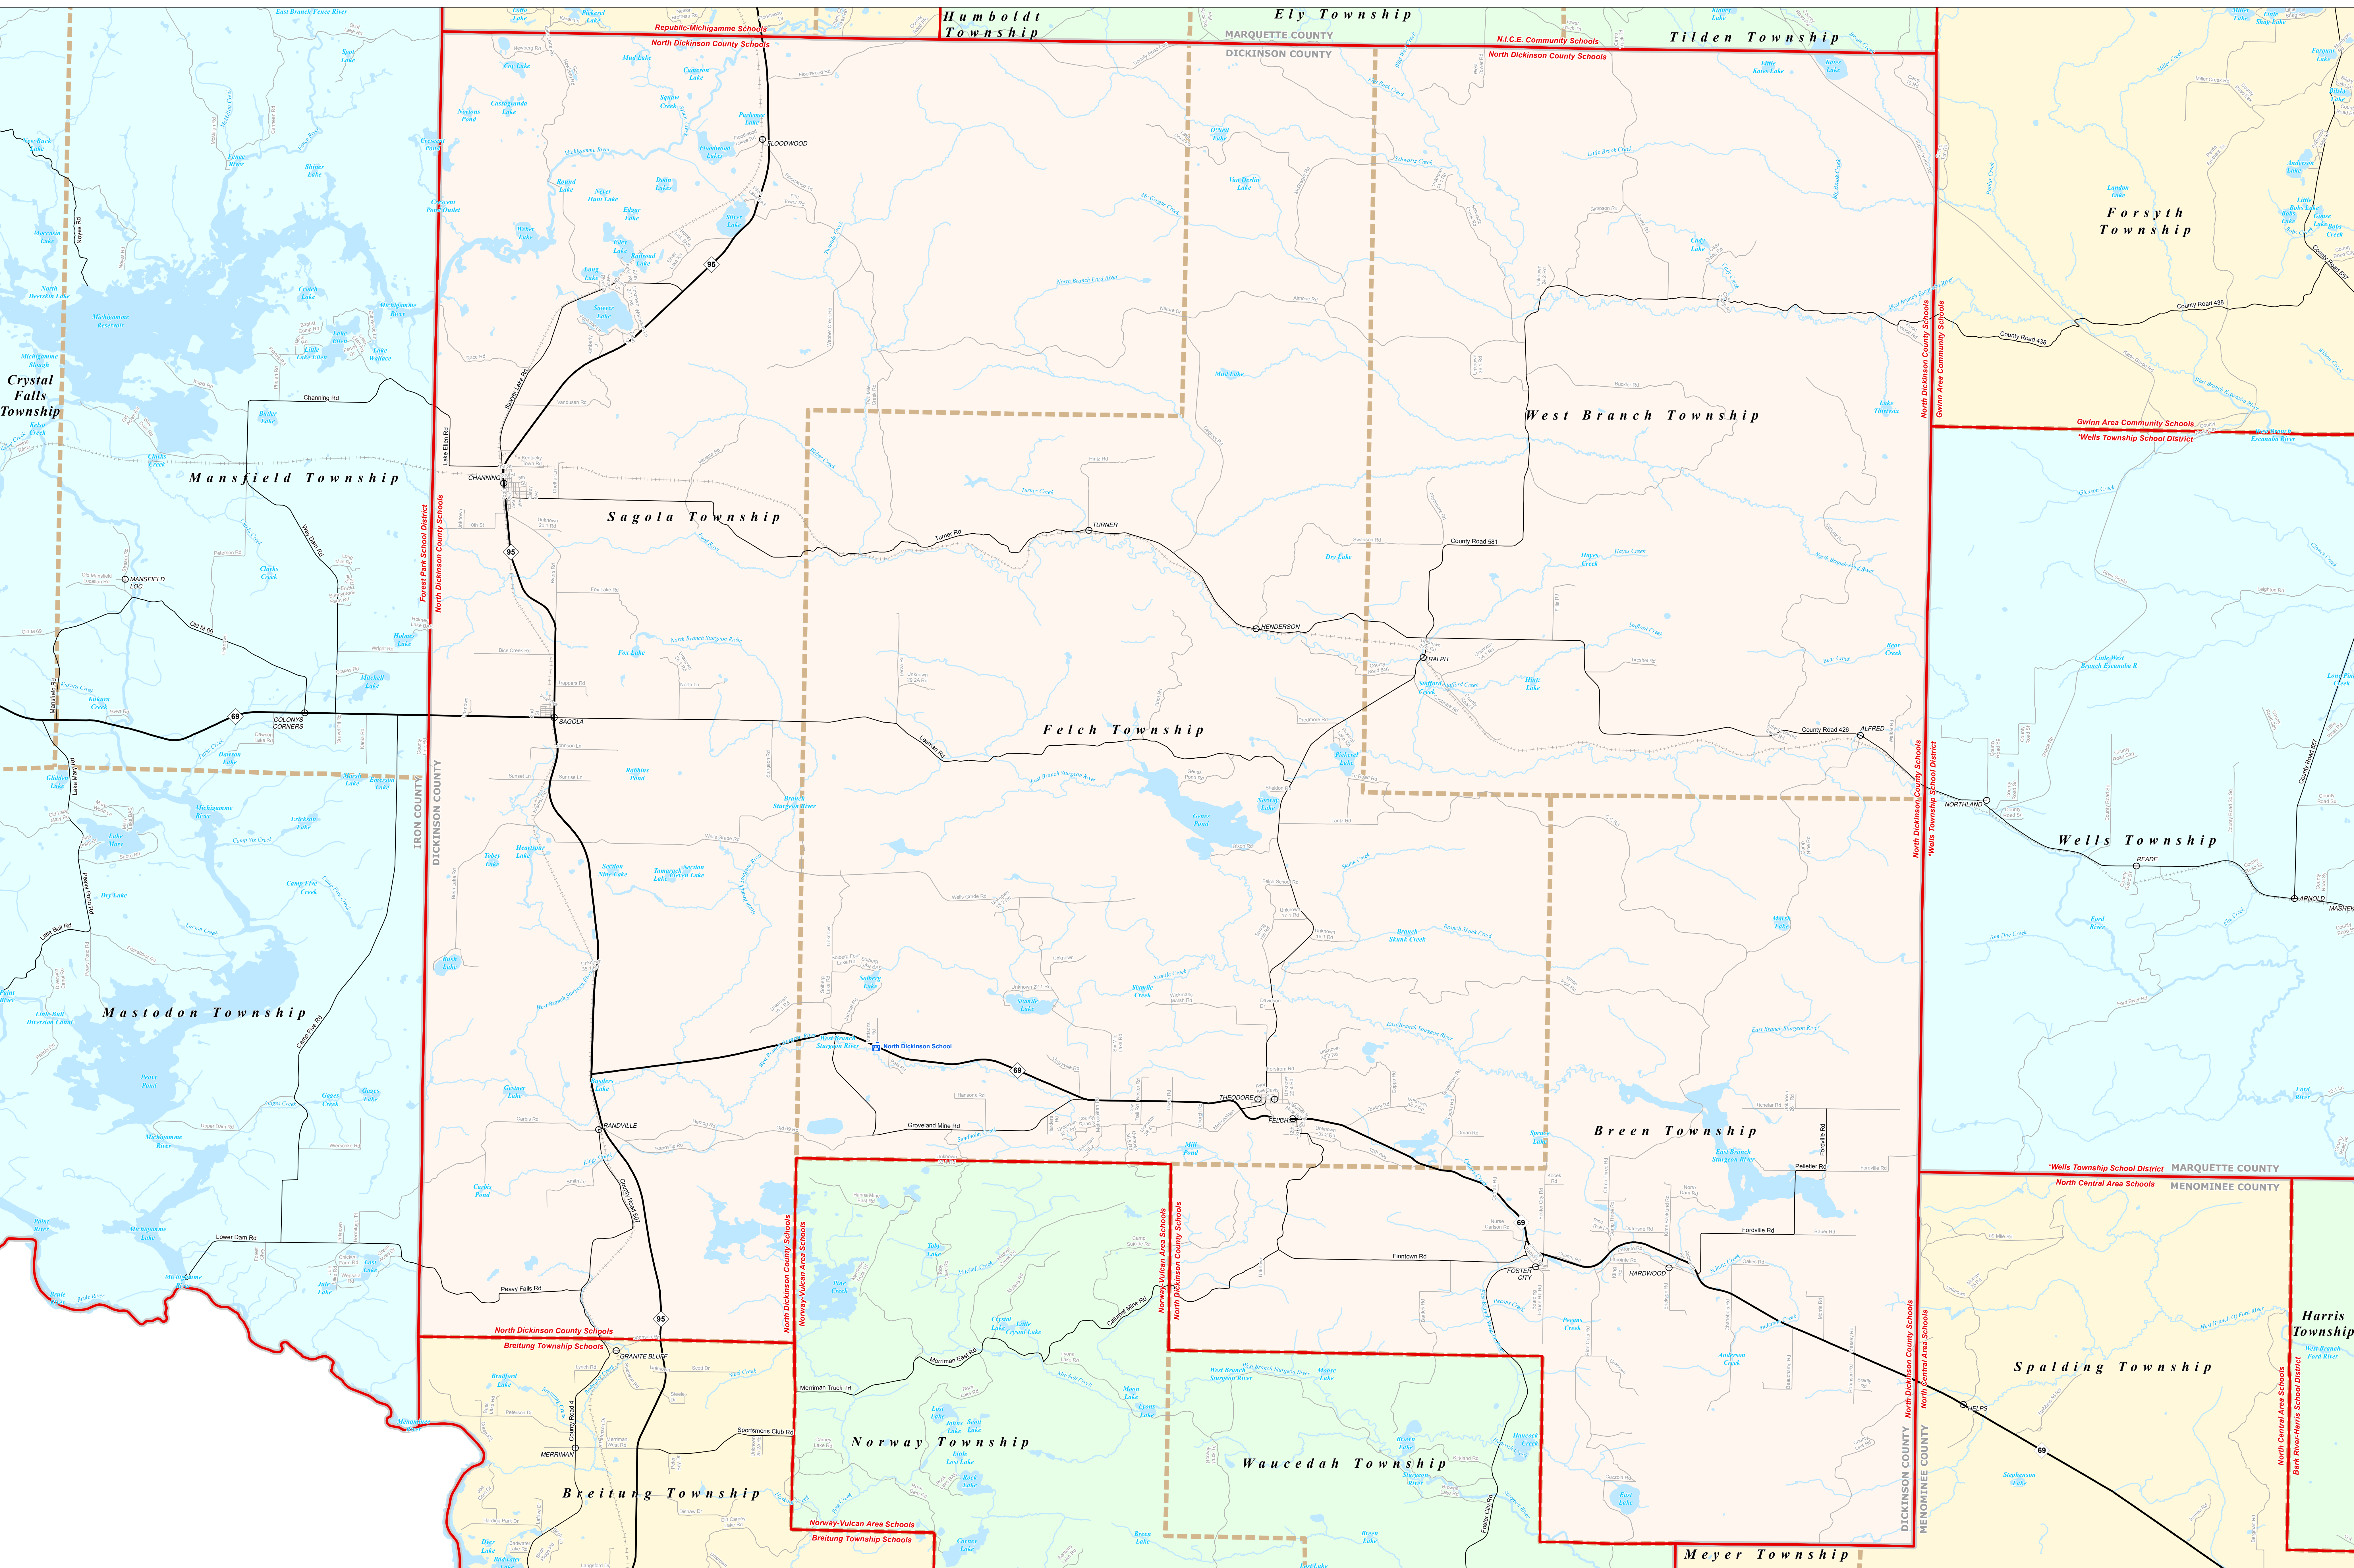

NORTH DICKINSON COUNTY SCHOOLS

Dickinson-Iron ISD

0 0.25 0.5 Miles

Legend	
	School District
	County
	City
	Township
	Village
	Census Designated Place
	Unincorporated Place
	School
	Freeway
	Primary Road
	Local Road
	Railroad
	Water Feature
	River, Stream, or Drain